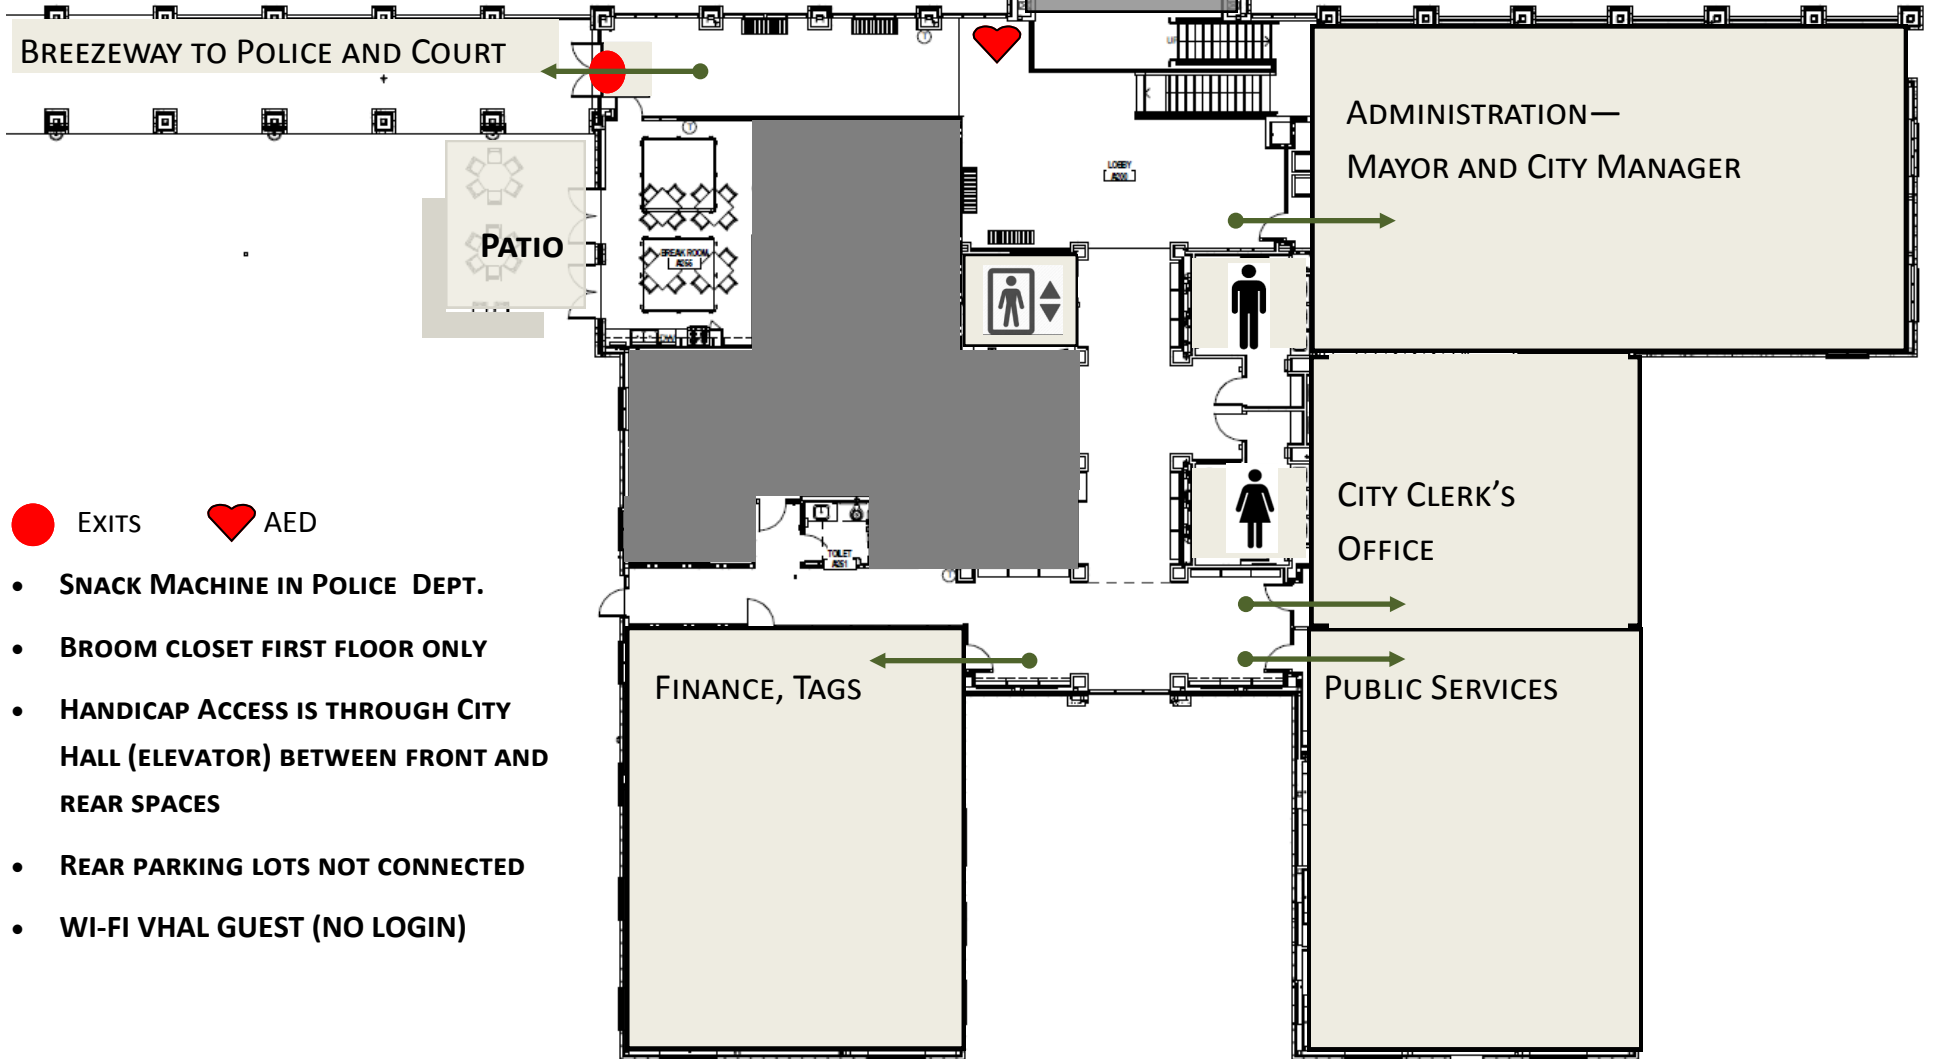

1032 MONTGOMERY HIGHWAY, VESTAVIA HILLS, AL 35216

EXTERIOR STEPS
TO GREEN, FRONT PARKING

- EXITS
- ♥ AED
- SNACK MACHINE IN POLICE DEPT.
- BROOM CLOSET FIRST FLOOR ONLY
- HANDICAP ACCESS IS THROUGH CITY HALL (ELEVATOR) BETWEEN FRONT AND REAR SPACES
- REAR PARKING LOTS NOT CONNECTED
- WI-FI VHAL GUEST (NO LOGIN)