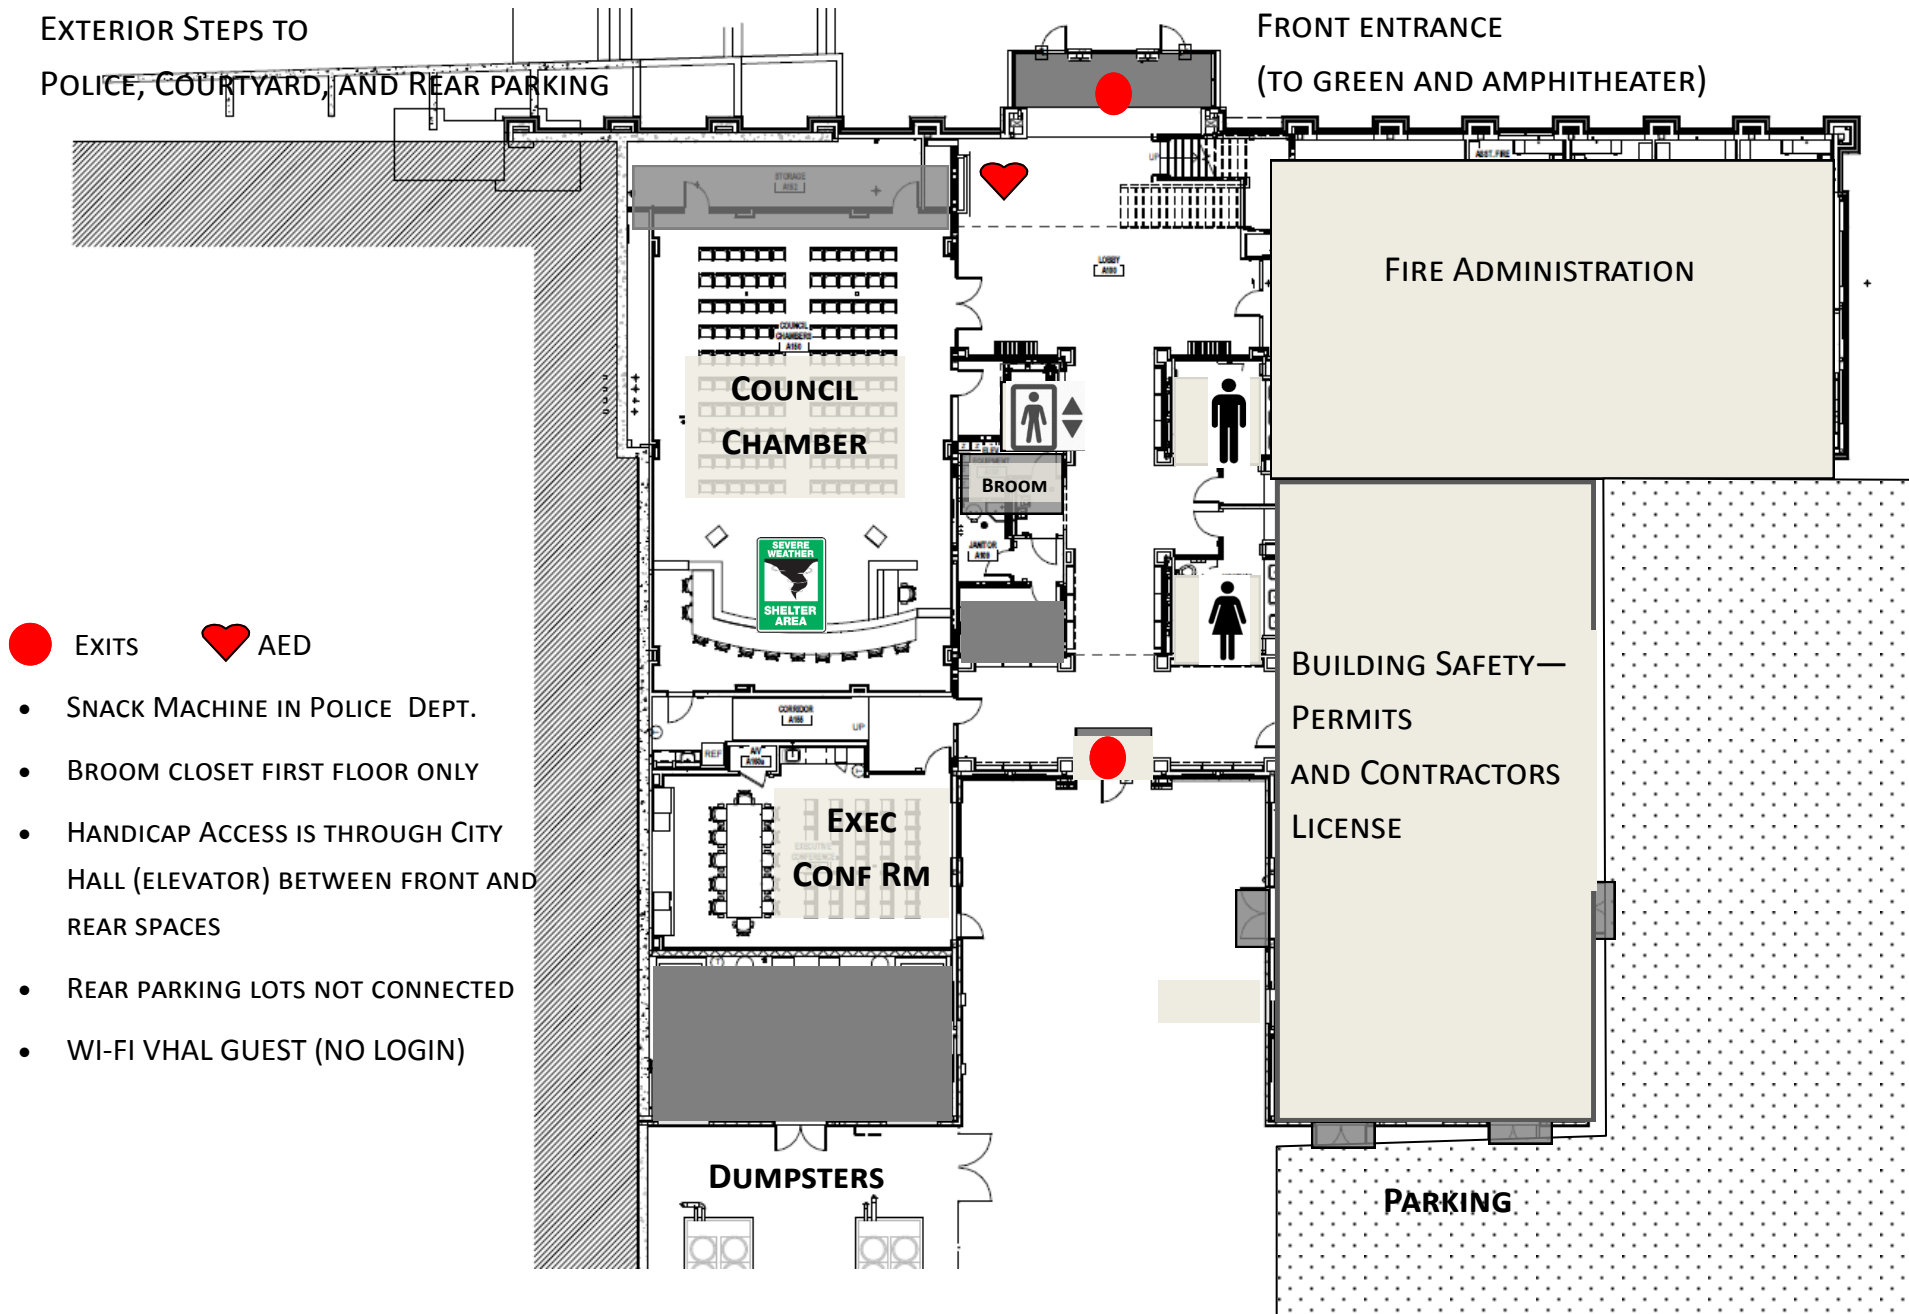

VESTAVIA HILLS CITY HALL

FIRST FLOOR MAP

1032 MONTGOMERY HIGHWAY, VESTAVIA HILLS, AL 35216

EXTERIOR STEPS TO

POLICE, COURTYARD, AND REAR PARKING

FRONT ENTRANCE

(TO GREEN AND AMPHITHEATER)