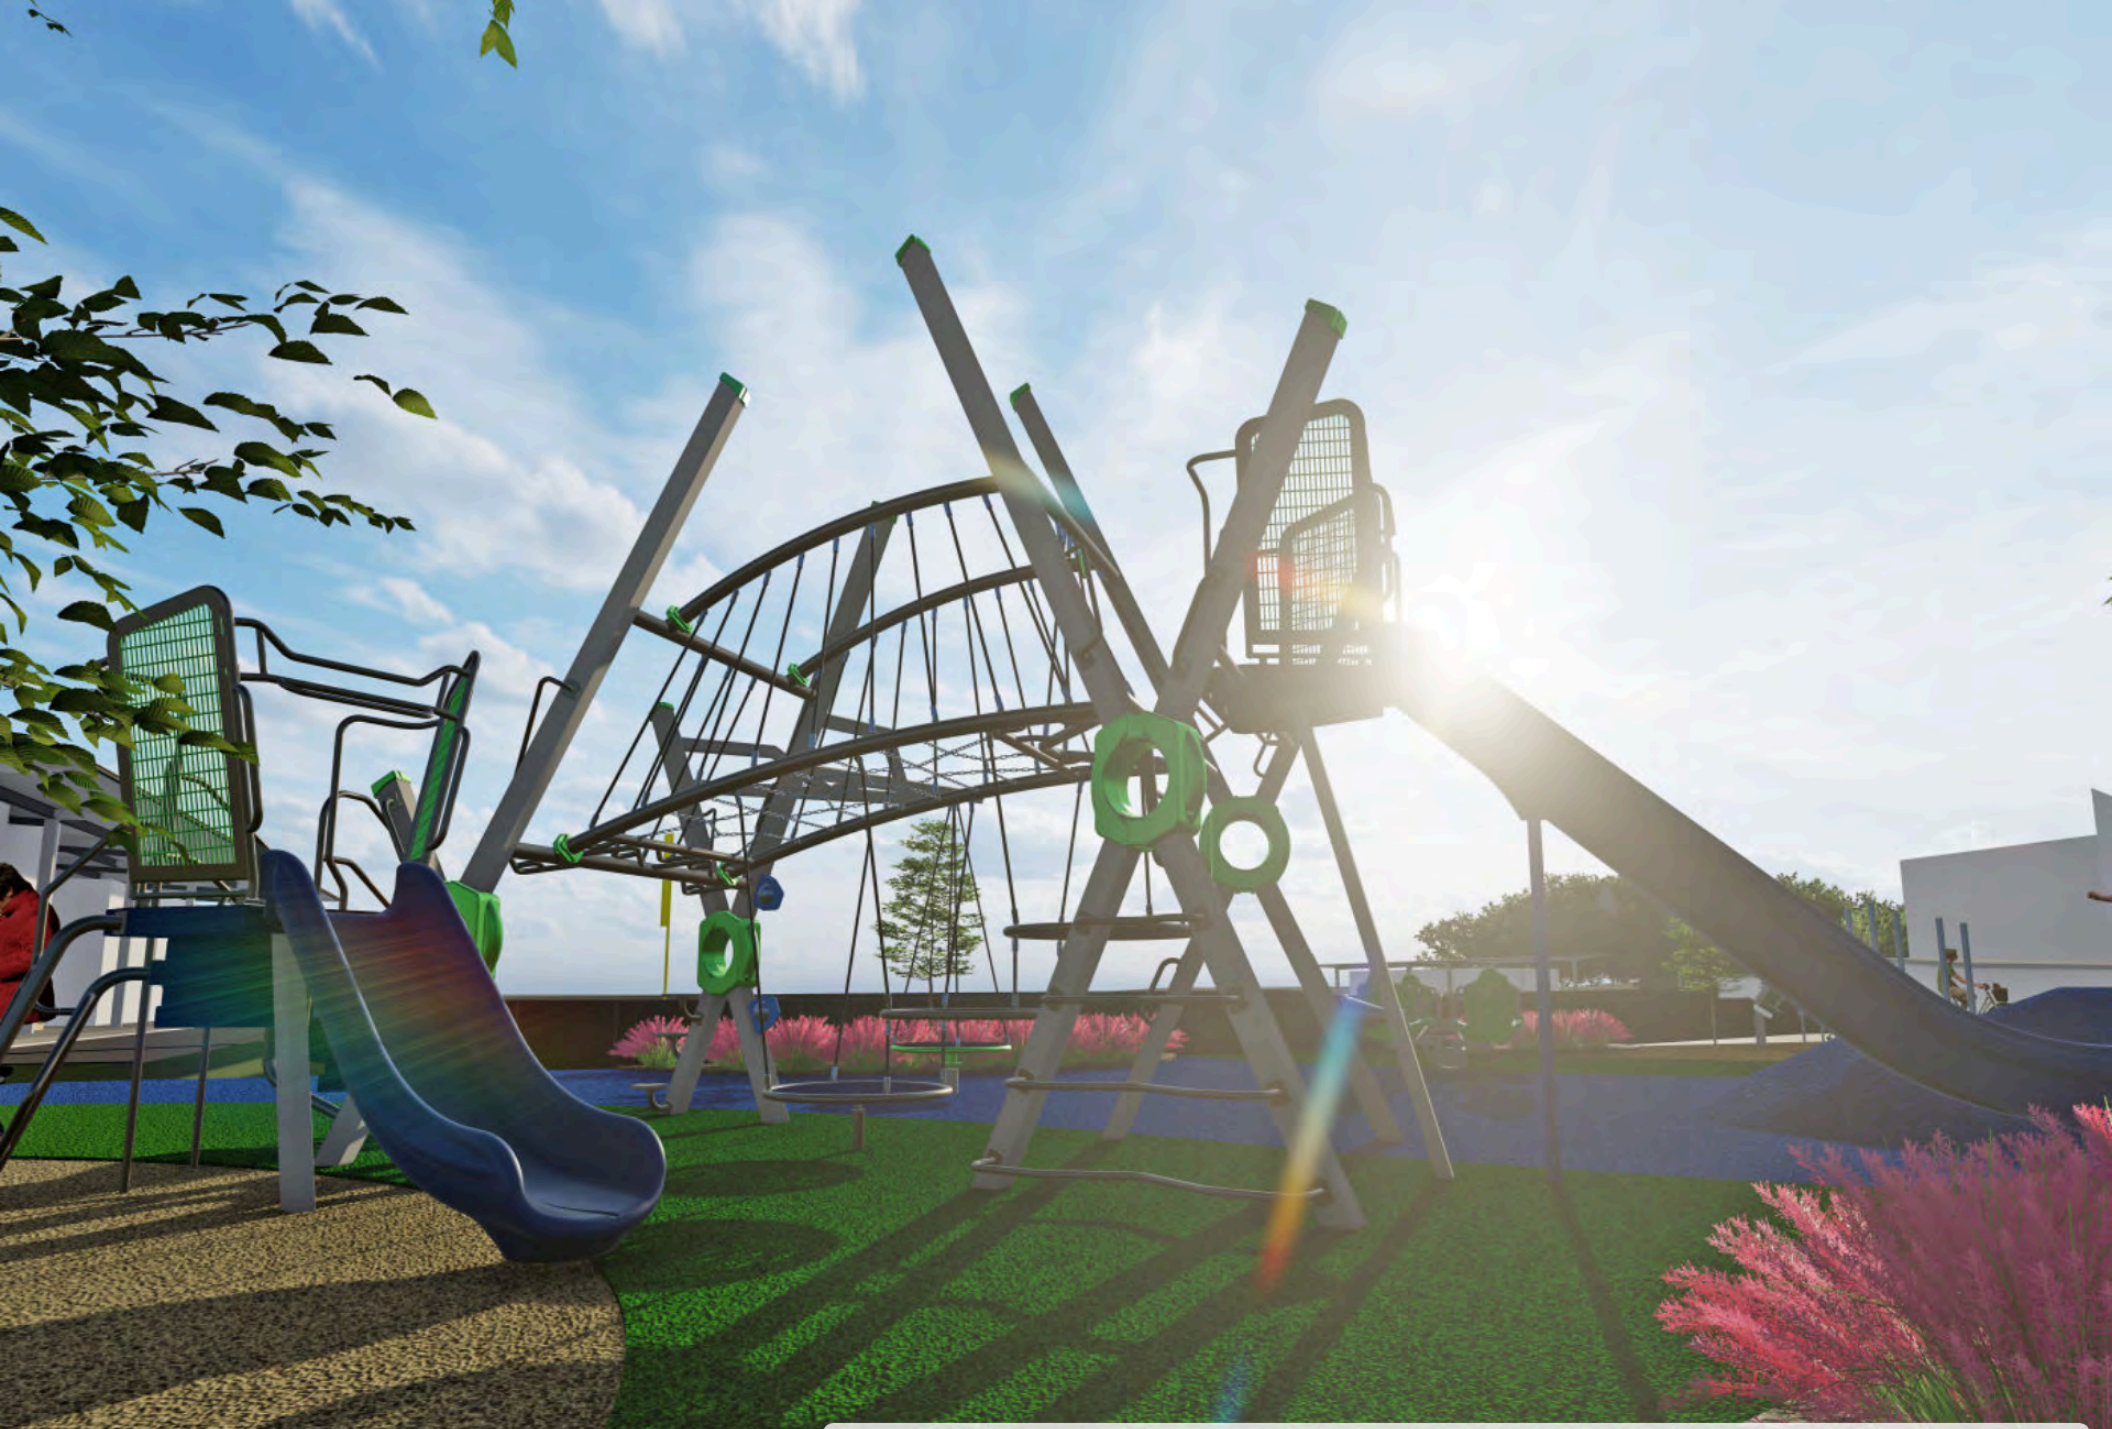

WALD PARK
LOWER PLAYGROUND