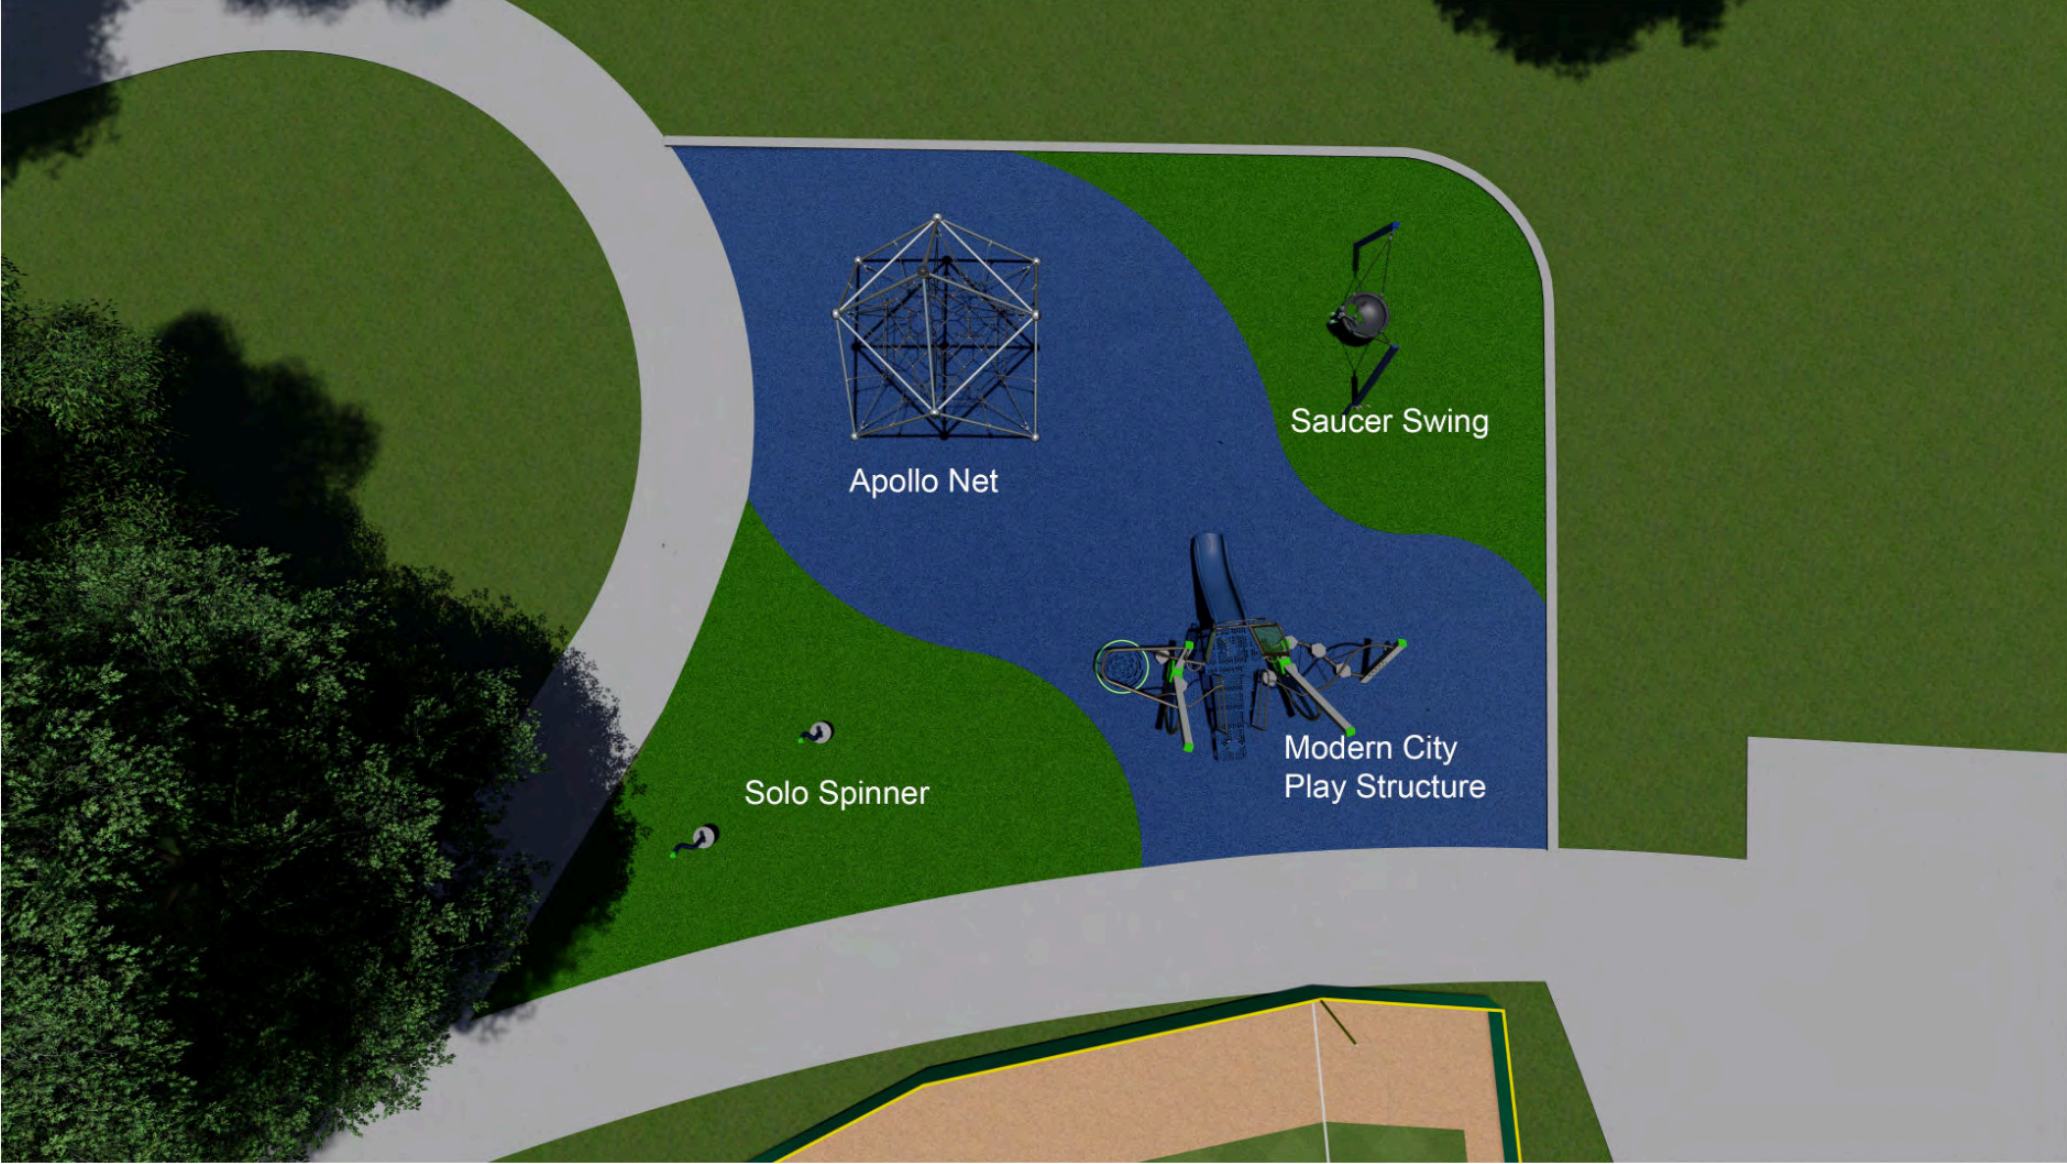

## OUTDOOR FITNESS INSTRUCTIONAL SIGNAGE

Instructional signage with links to online digital workouts provides users with a variety of exercises for different levels of challenge.

# CAHABA HEIGHTS

Playground

PLAY AREA

VICINITY SITE PLAN

## MODERN CITY

**MCV1RI** is a compact play system that offers varying levels of challenge through climbing and balancing activities. It includes ground level visual, tactile, and rocking activities.