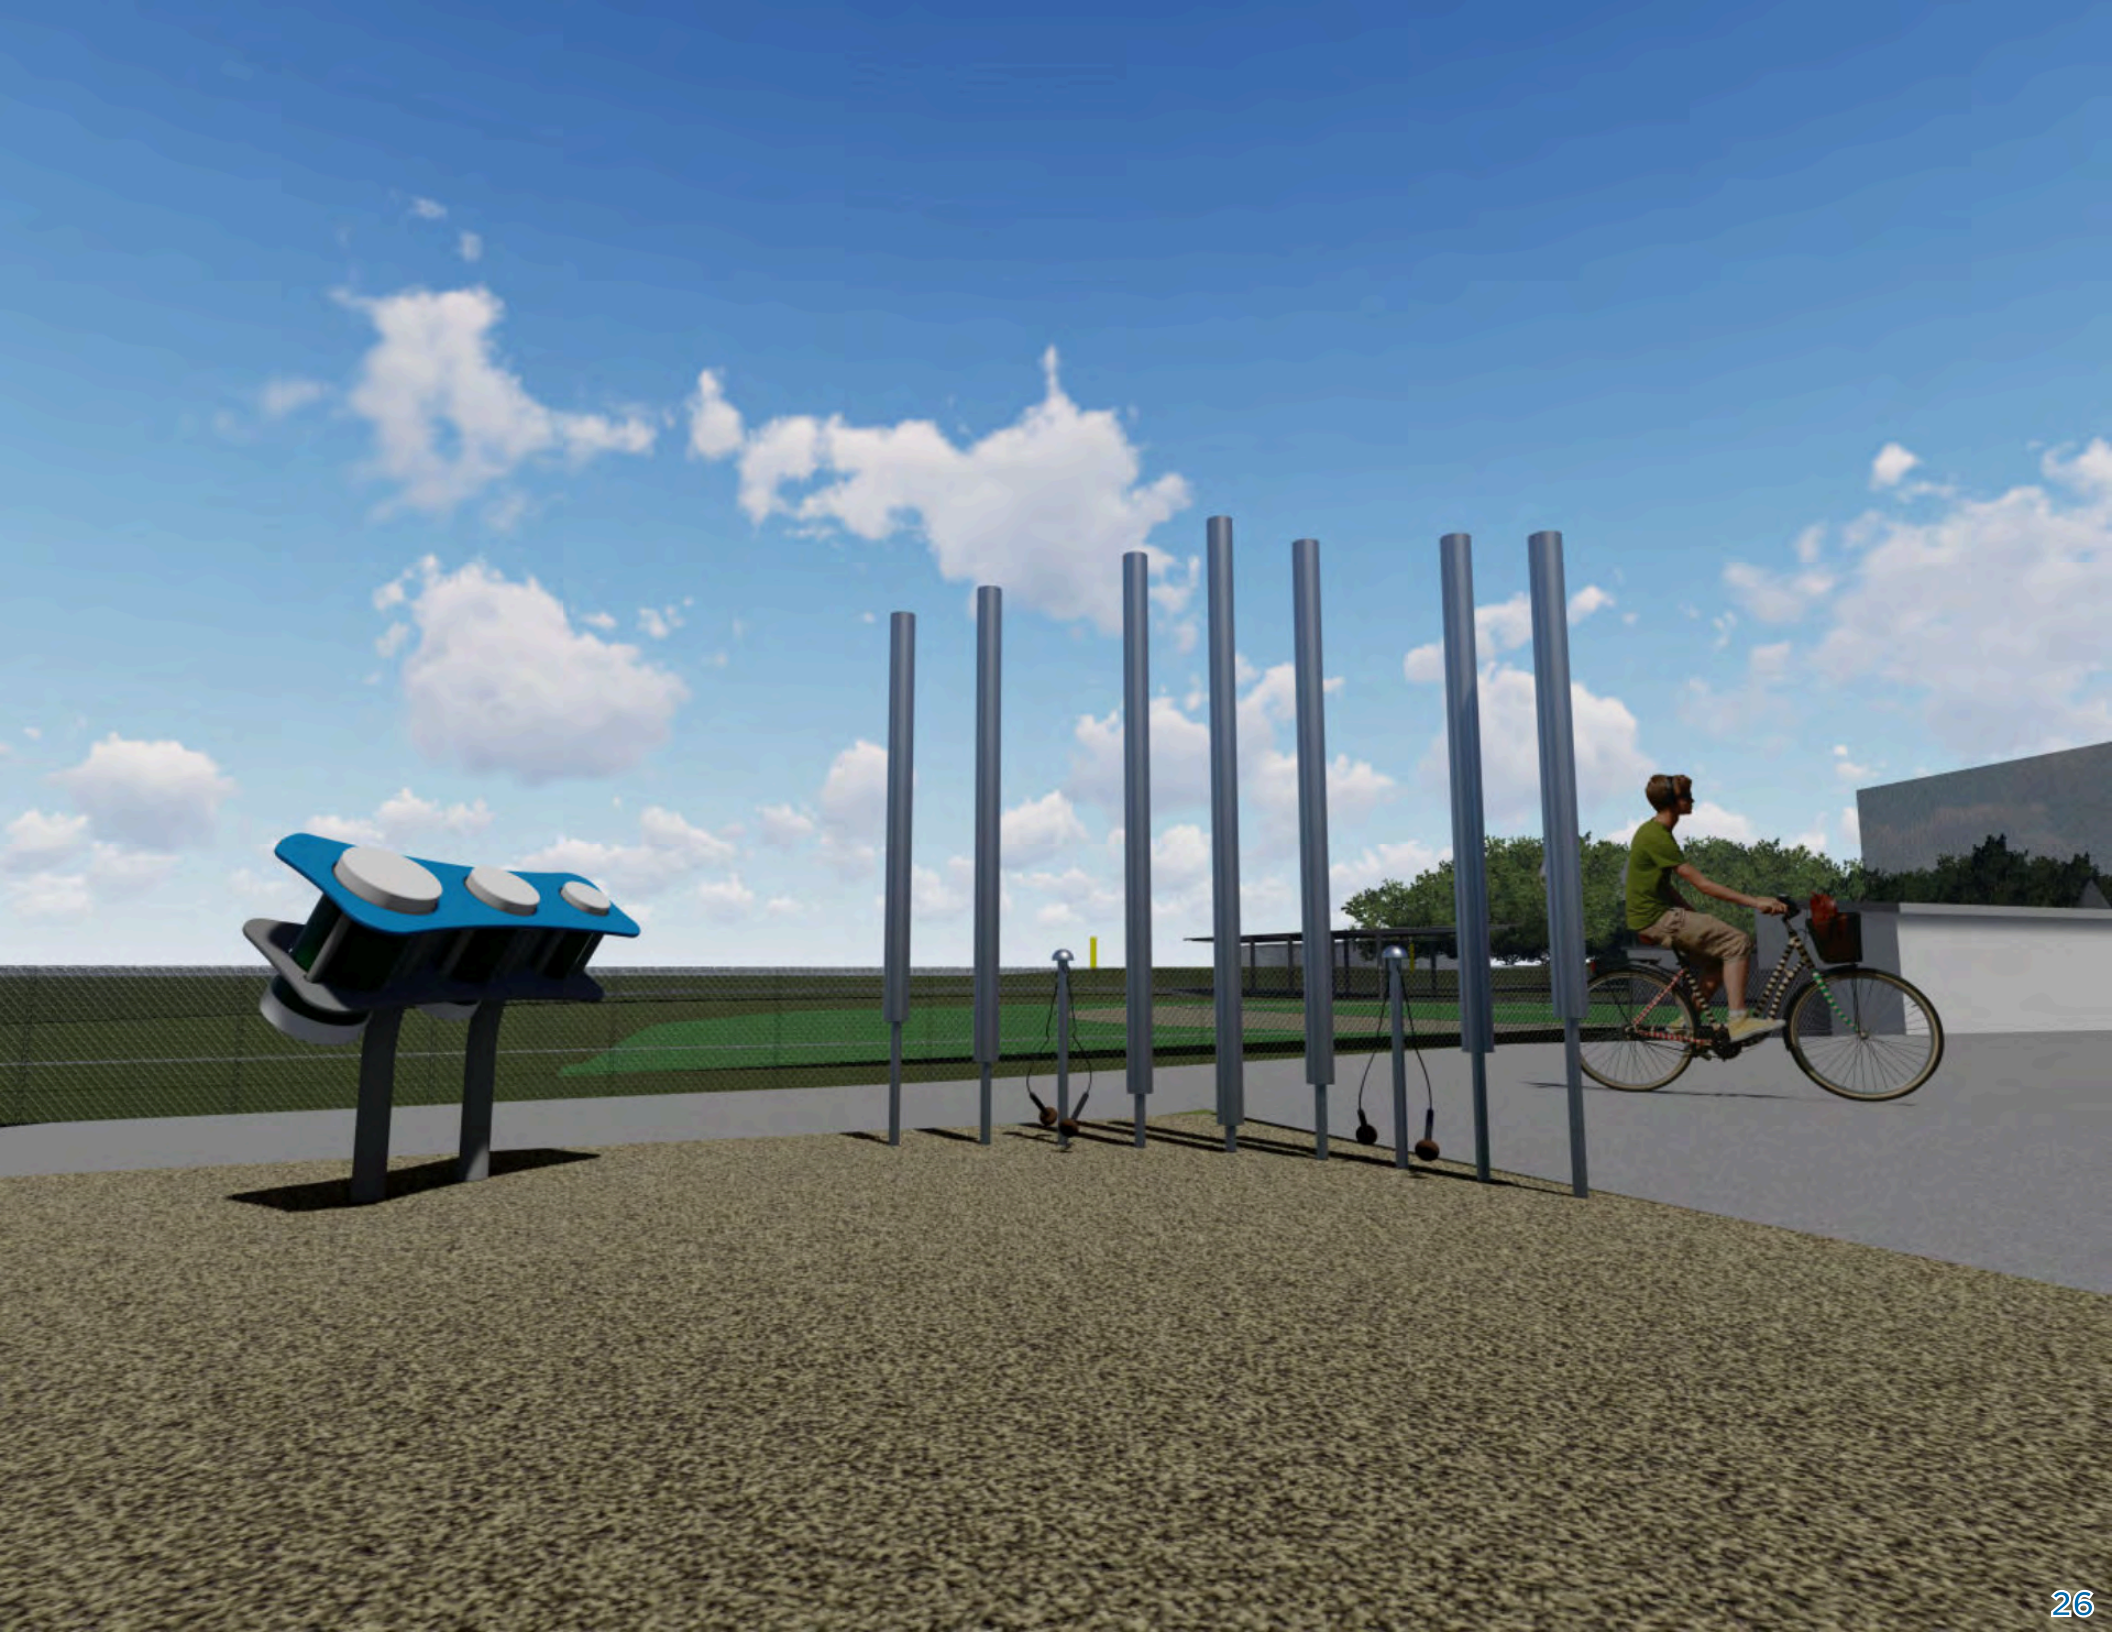

## HILLSIDE SLIDES

**Hillside Slides** provide a sliding experience from a ground level accessible surface. A transfer platform provides a transition for users of all abilities.

**WALD PARK**  
LOWER PLAYGROUND

### All-Steel Construction

5" square steel tubing, stainless steel chain bridge, and optional steel slides create a sturdy structure.

### Open Sight Lines

Modern City is designed to increase visibility within the system by utilizing wire mesh slide entrances and rope enclosures.

## ROX ALL

**Rox All** is an innovative see-saw designed to accommodate up to 5 users of all abilities with its high seat backs and side rails. The center saucer is designed for users to transfer easily from a mobility device.