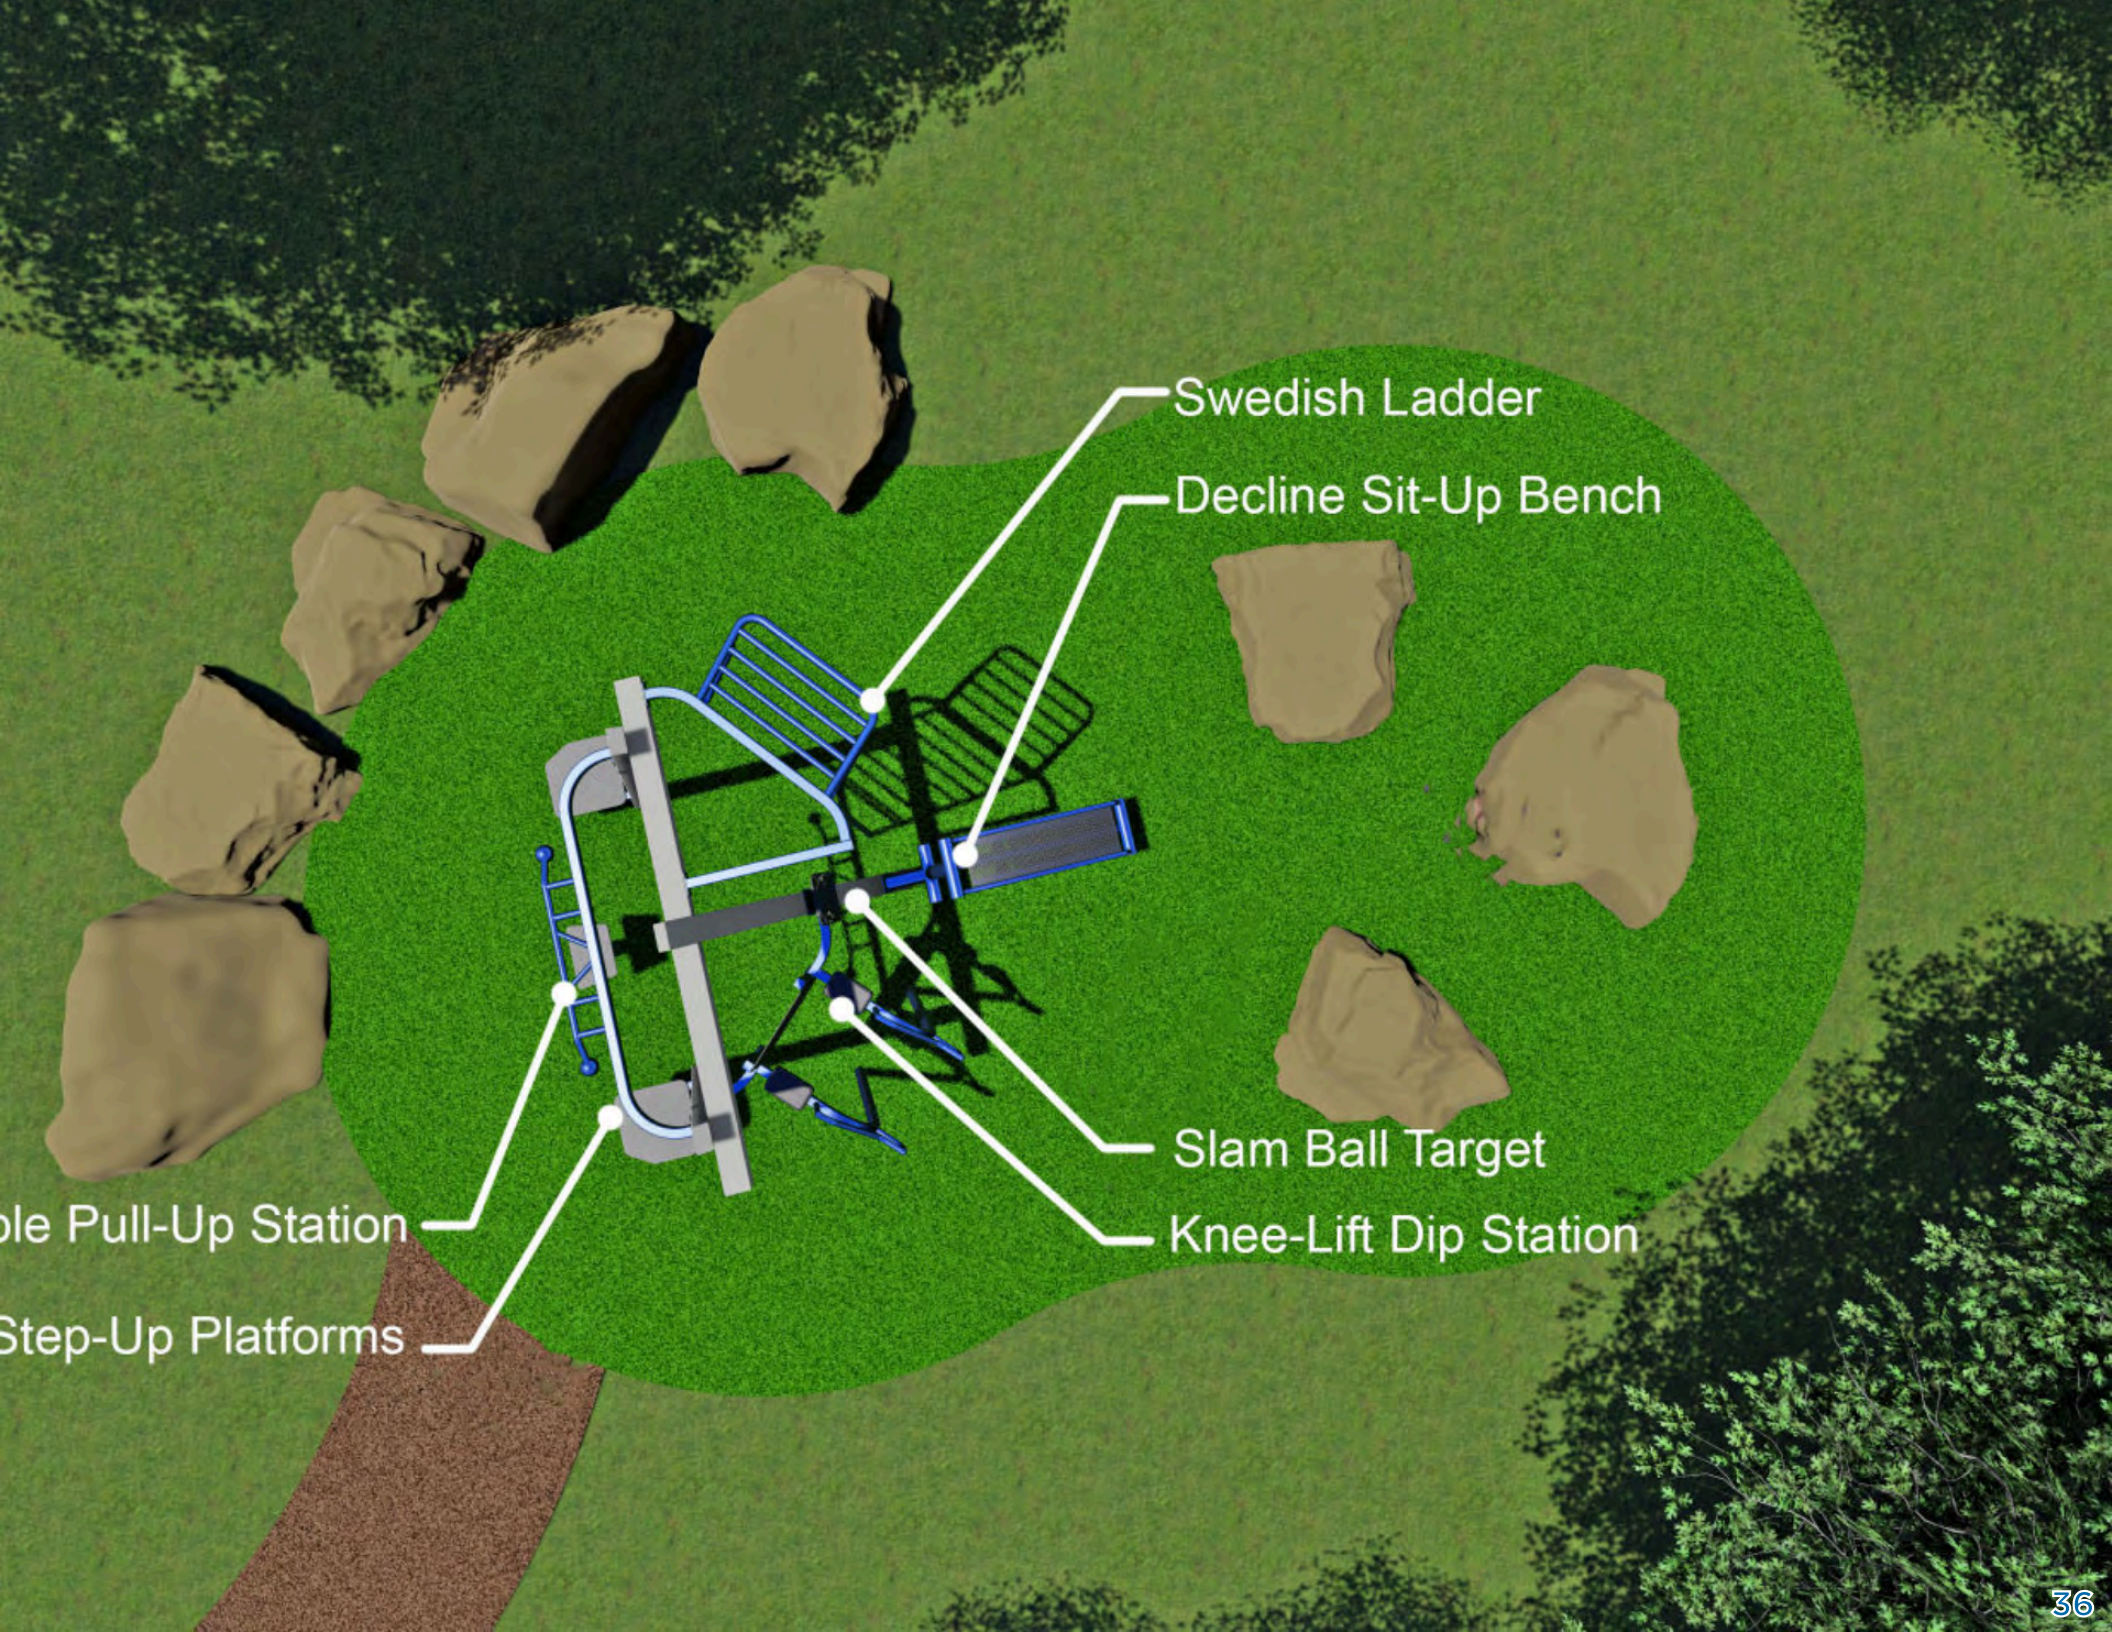

## ROX ALL

**Rox All** is an innovative see-saw designed to accommodate up to 5 users of all abilities with its high seat backs and side rails. The center saucer is designed for users to transfer easily from a mobility device.

## SENSORY WAVE ARCH

**Sensory Wave Arch** is freestanding climber that allows children of all abilities to enjoy the benefits of climbing while enhancing sensory development. Molded-in grips, hand holds, and transfer area provide additional support for children of all abilities. A wide array of auditory, visual, and tactile sensors provide a sensory-rich play experience for all. The accessibility from both ground level and elevated level promotes interaction and cooperation between users.

## SWINGS

**Expression Swing** is a swing that promotes inter-generational play as adults and children swing together with face to face interaction

**Zero-G Swing** is a swing that allows children who require additional support to swing alongside their friends.

**WALD PARK**  
OUTDOOR FITNESS AREA

Swedish Ladder

Decline Sit-Up Bench

Slam Ball Target

Knee-Lift Dip Station

able Pull-Up Station

Step-Up Platforms