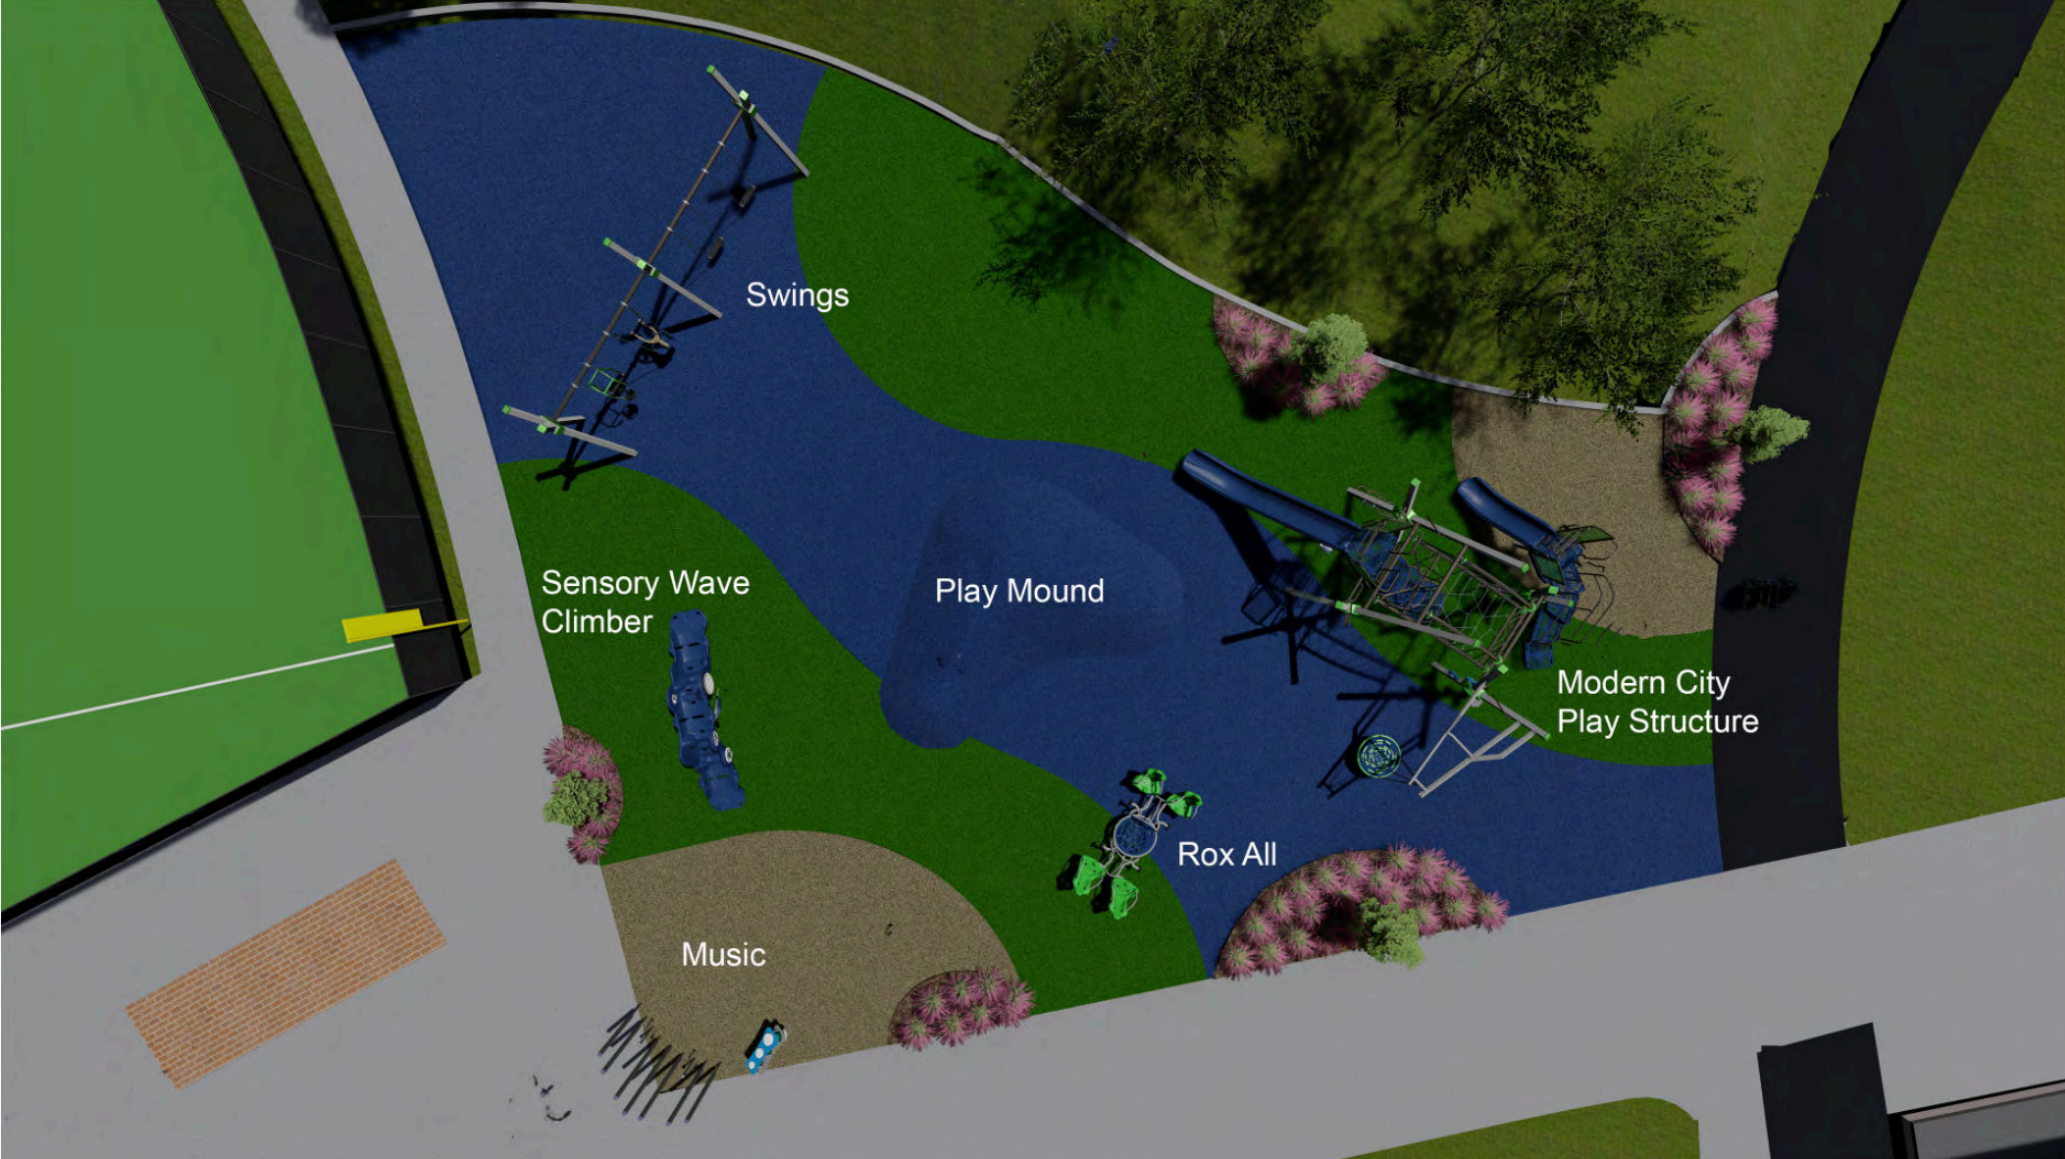

## TODDLER CLUBHOUSE

**The Toddler Clubhouse** provides an age-appropriate play experience for 2-5 year olds with climbers, slides, cozy spot and dramatic play opportunities.

## HILLSIDE SLIDES

**Hillside Slides** provide a sliding experience from a ground level accessible surface. A transfer platform provides a transition for users of all abilities.

**WALD PARK**  
LOWER PLAYGROUND

### Open Sight Lines

Modern City is designed to increase visibility within the system by utilizing wire mesh slide entrances and rope enclosures.

## ROX ALL

**Rox All** is an innovative see-saw designed to accommodate up to 5 users of all abilities with its high seat backs and side rails. The center saucer is designed for users to transfer easily from a mobility device.