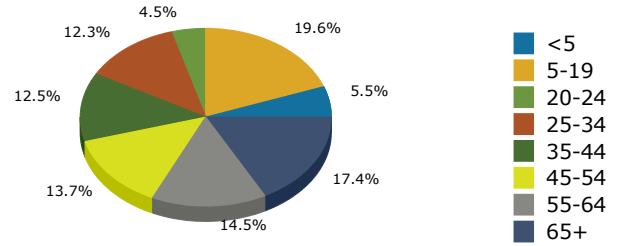

2014 Population by Race

2014 Population by Age

Households

2014 Home Value

2014-2019 Annual Growth Rate

Household Income

Source: U.S. Census Bureau, Census 2010 Summary File 1. Esri forecasts for 2014 and 2019.