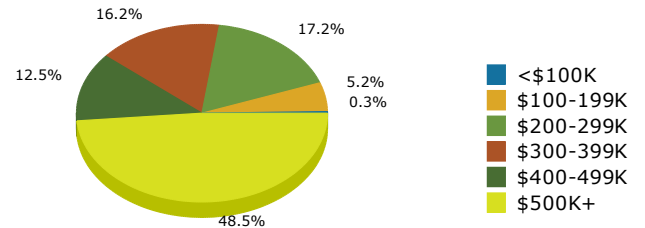

2014 Population by Race

2014 Population by Age

Households

2014 Home Value

2014-2019 Annual Growth Rate

Household Income

Source: U.S. Census Bureau, Census 2010 Summary File 1. Esri forecasts for 2014 and 2019.