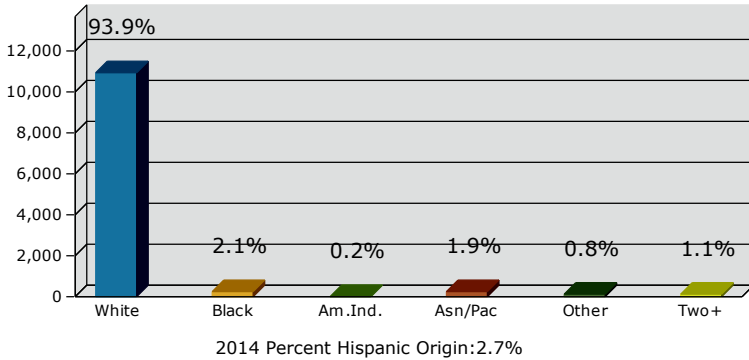

2014 Population by Race

2014 Population by Age

Households

2014 Home Value

2014-2019 Annual Growth Rate

Household Income

Source: U.S. Census Bureau, Census 2010 Summary File 1. Esri forecasts for 2014 and 2019.