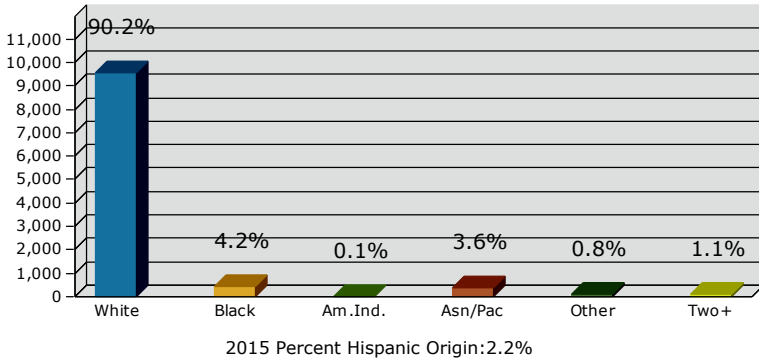

2015 Population by Race

2015 Population by Age

Households

2015 Home Value

2015-2020 Annual Growth Rate

Household Income

Source: U.S. Census Bureau, Census 2010 Summary File 1. Esri forecasts for 2015 and 2020.