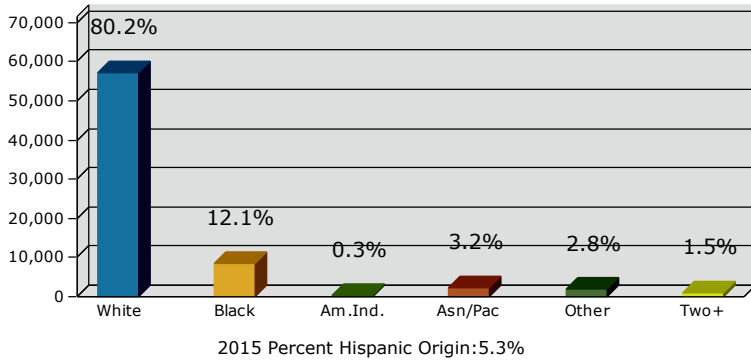

Households

2015 Population by Race