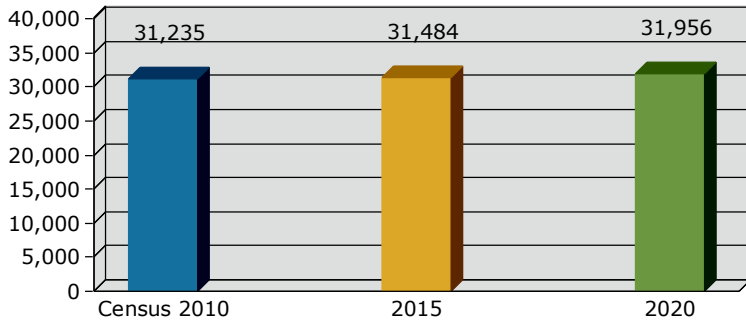

2015 Population by Race

2015 Population by Age

Households

2015 Home Value

2015-2020 Annual Growth Rate

Household Income

Source: U.S. Census Bureau, Census 2010 Summary File 1. Esri forecasts for 2015 and 2020.