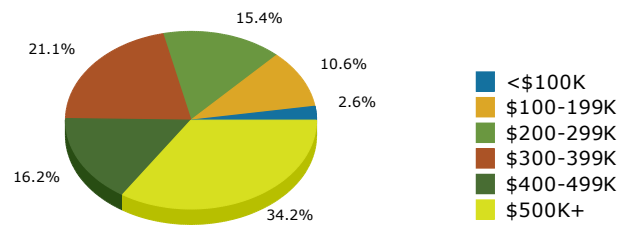

2015 Population by Race

2015 Population by Age

Households

2015 Home Value

2015-2020 Annual Growth Rate

Household Income

Source: U.S. Census Bureau, Census 2010 Summary File 1. Esri forecasts for 2015 and 2020.