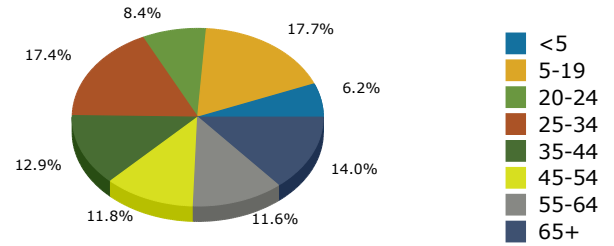

2015 Population by Race

2015 Population by Age

Households

2015 Home Value

2015-2020 Annual Growth Rate

Household Income

Source: U.S. Census Bureau, Census 2010 Summary File 1. Esri forecasts for 2015 and 2020.