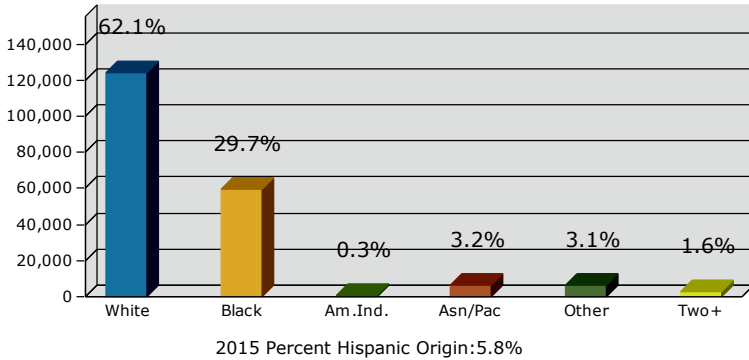

Households

2015 Population by Race