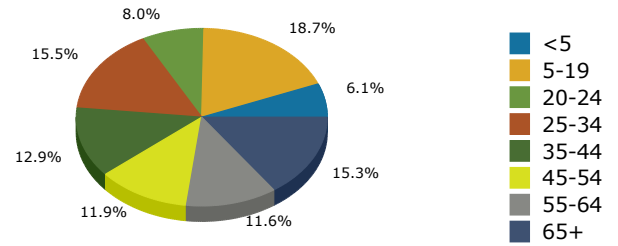

2015 Population by Race

2015 Population by Age

Households

2015 Home Value

2015-2020 Annual Growth Rate

Household Income

Source: U.S. Census Bureau, Census 2010 Summary File 1. Esri forecasts for 2015 and 2020.