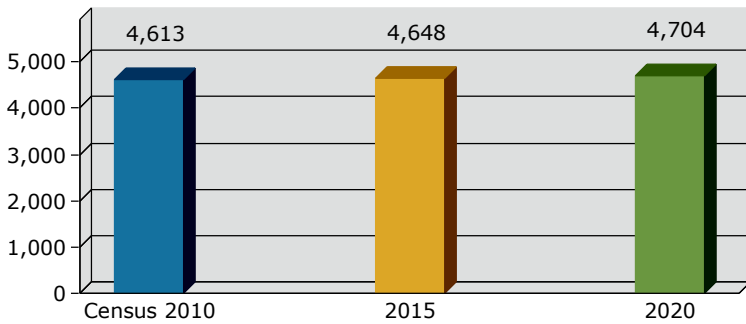

2015 Population by Race

2015 Population by Age

Households

2015 Home Value

2015-2020 Annual Growth Rate

Household Income

Source: U.S. Census Bureau, Census 2010 Summary File 1. Esri forecasts for 2015 and 2020.