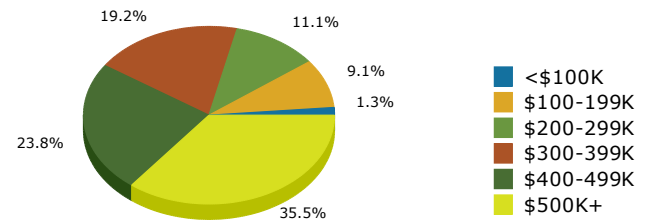

2015 Population by Race

2015 Population by Age

Households

2015 Home Value

2015-2020 Annual Growth Rate

Household Income

Source: U.S. Census Bureau, Census 2010 Summary File 1. Esri forecasts for 2015 and 2020.