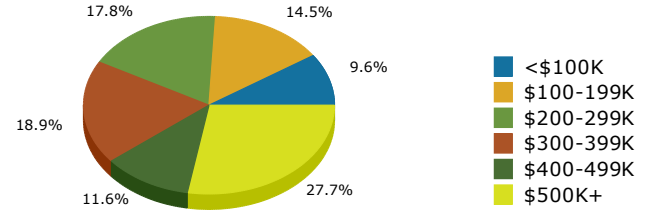

2015 Population by Race

2015 Population by Age

Households

2015 Home Value

2015-2020 Annual Growth Rate

Household Income

Source: U.S. Census Bureau, Census 2010 Summary File 1. Esri forecasts for 2015 and 2020.