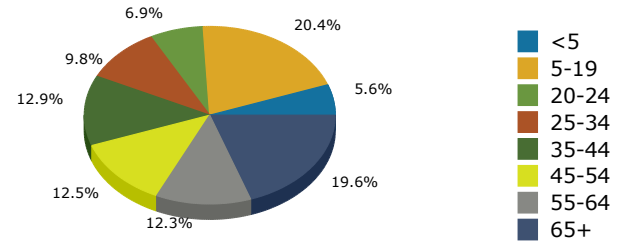

2015 Population by Race

2015 Population by Age

Households

2015 Home Value

2015-2020 Annual Growth Rate

Household Income

Source: U.S. Census Bureau, Census 2010 Summary File 1. Esri forecasts for 2015 and 2020.