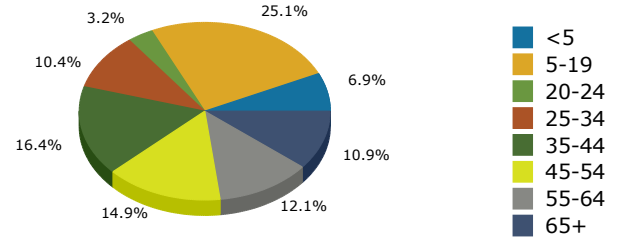

2014 Population by Race

2014 Population by Age

Households

2014 Home Value

2014-2019 Annual Growth Rate

Household Income

Source: U.S. Census Bureau, Census 2010 Summary File 1. Esri forecasts for 2014 and 2019.