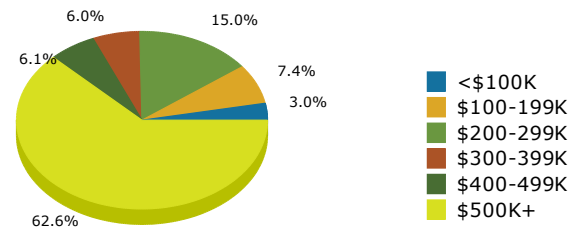

2014 Population by Race

2014 Population by Age

Households

2014 Home Value

2014-2019 Annual Growth Rate

Household Income

Source: U.S. Census Bureau, Census 2010 Summary File 1. Esri forecasts for 2014 and 2019.