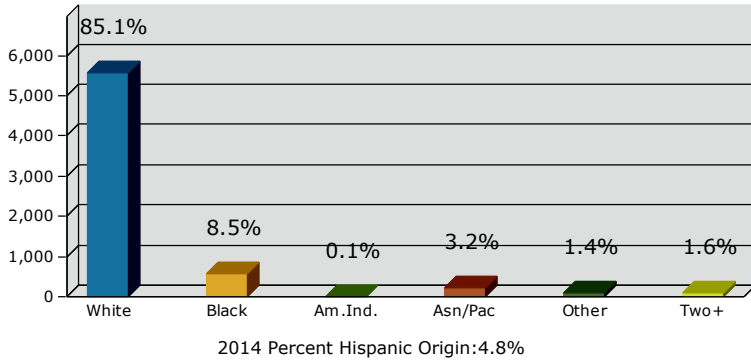

2014 Population by Race

2014 Population by Age

Households

2014 Home Value

2014-2019 Annual Growth Rate

Household Income

Source: U.S. Census Bureau, Census 2010 Summary File 1. Esri forecasts for 2014 and 2019.