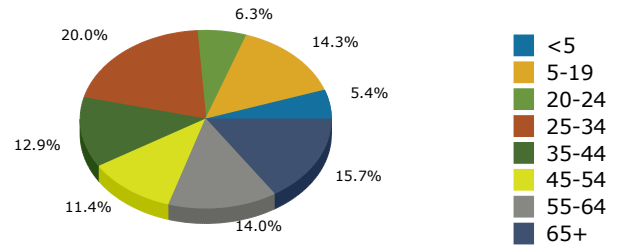

2014 Population by Race

2014 Population by Age

Households

2014 Home Value

2014-2019 Annual Growth Rate

Household Income

Source: U.S. Census Bureau, Census 2010 Summary File 1. Esri forecasts for 2014 and 2019.