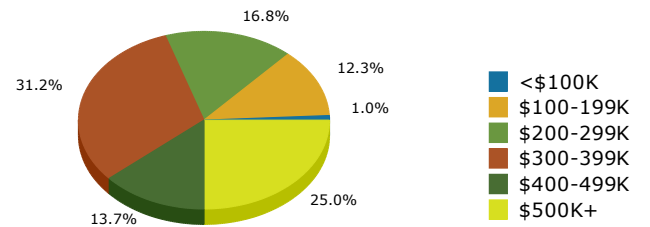

2014 Population by Race

2014 Population by Age

Households

2014 Home Value

2014-2019 Annual Growth Rate

Household Income

Source: U.S. Census Bureau, Census 2010 Summary File 1. Esri forecasts for 2014 and 2019.