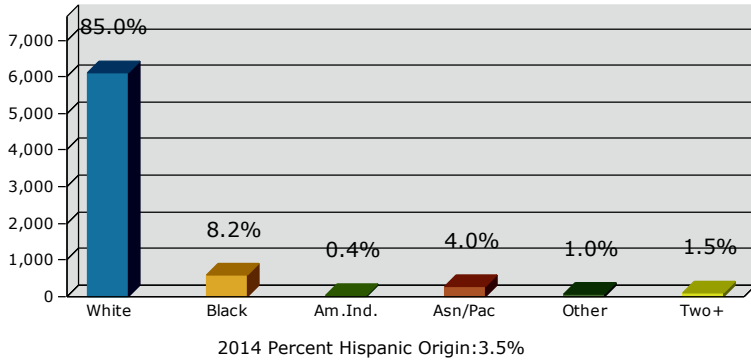

2014 Population by Race

2014 Population by Age

Households

2014 Home Value

2014-2019 Annual Growth Rate

Household Income

Source: U.S. Census Bureau, Census 2010 Summary File 1. Esri forecasts for 2014 and 2019.