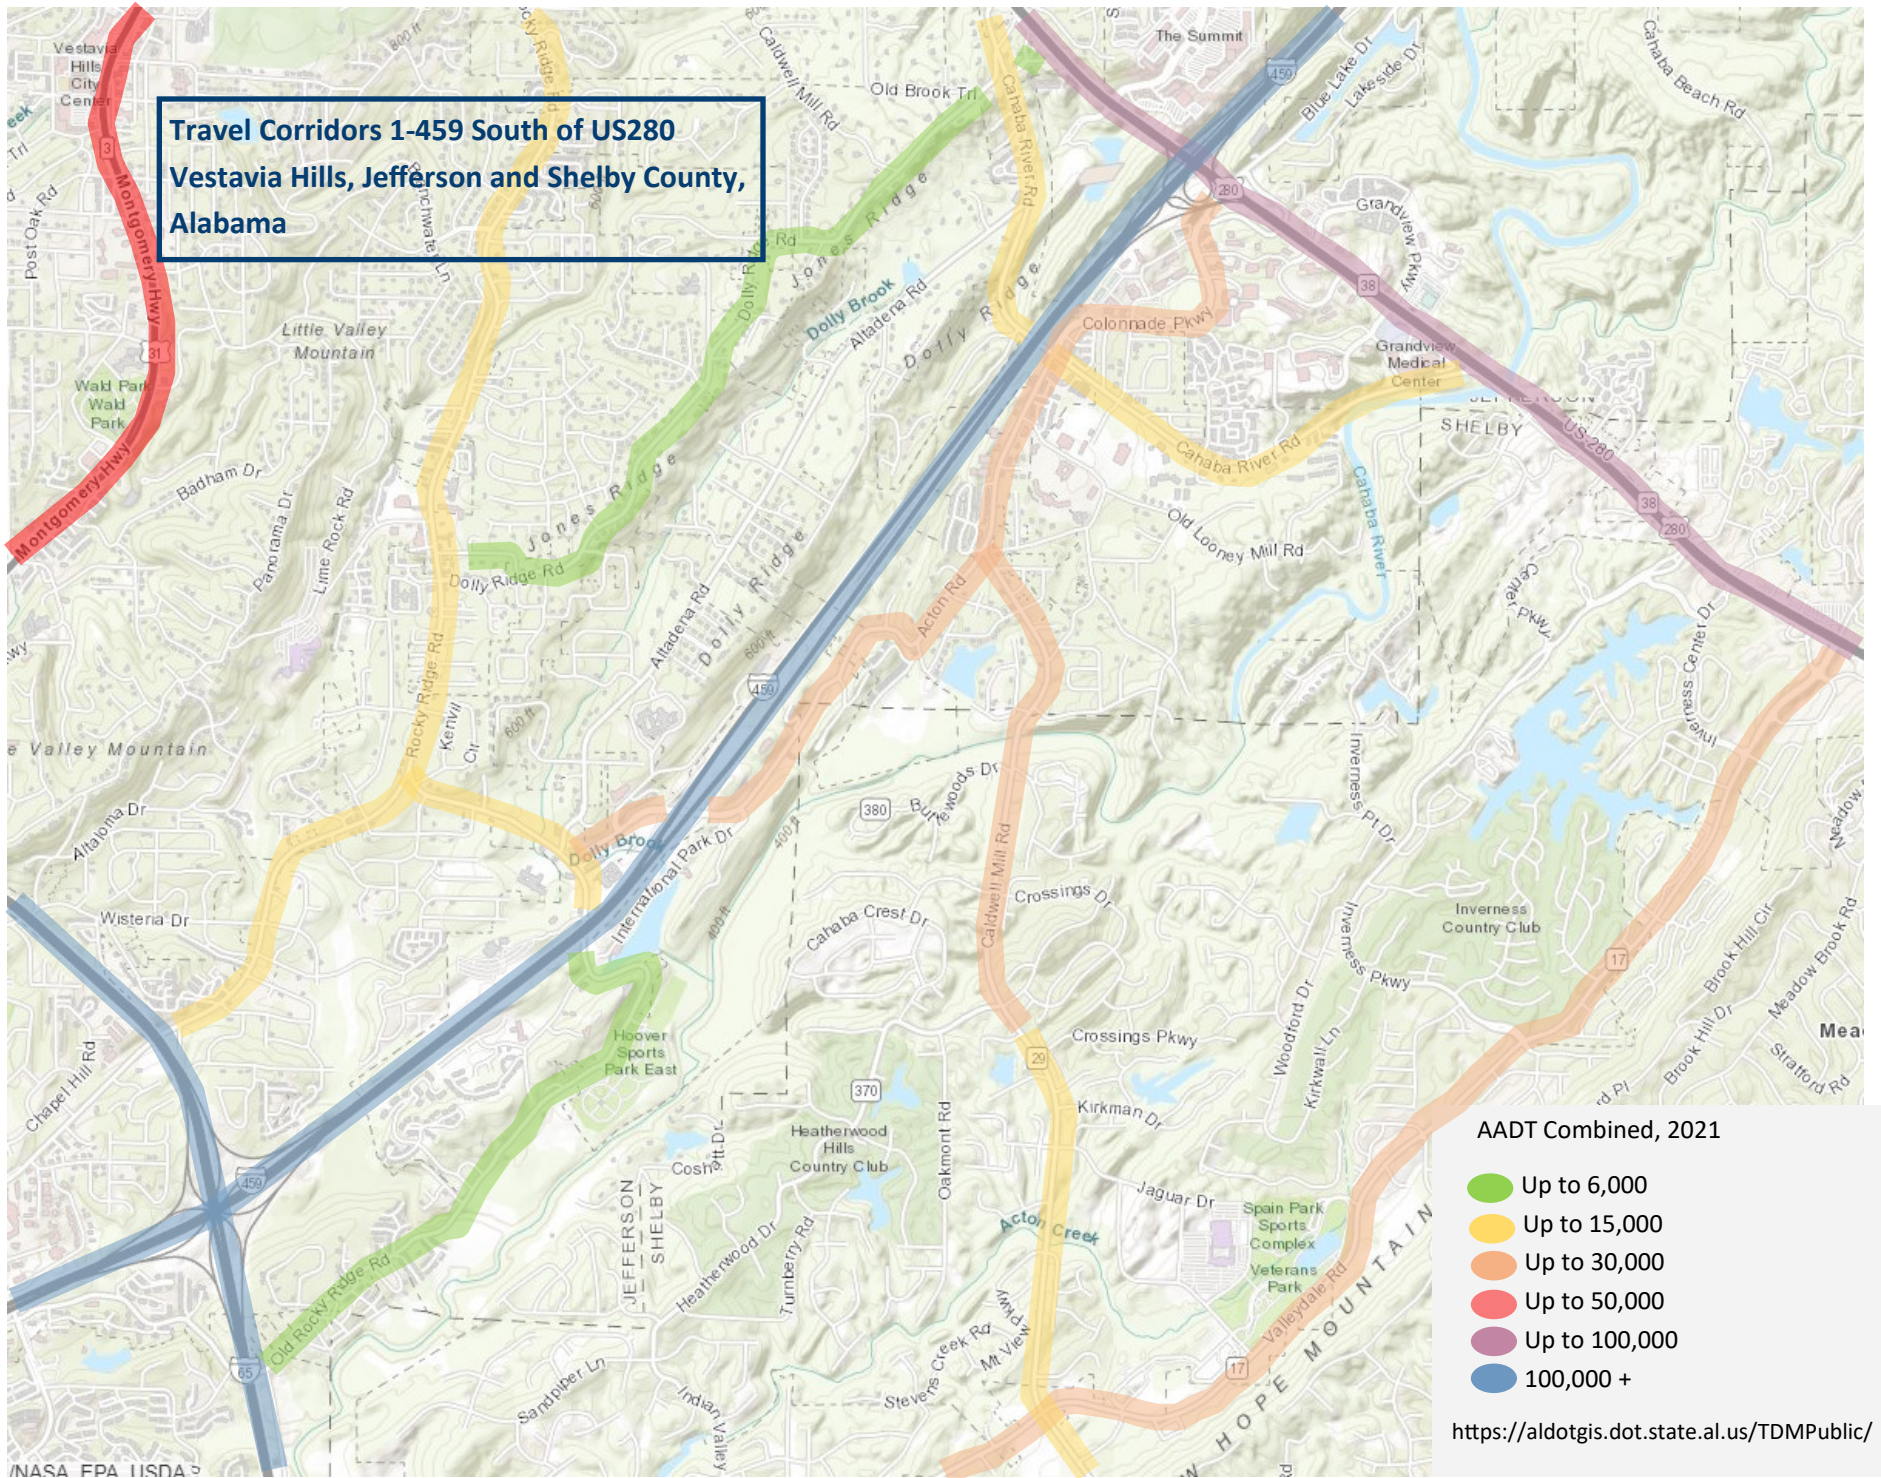

**Travel Corridors 1-459 South of US280
Vestavia Hills, Jefferson and Shelby County,
Alabama**

<https://aldotgis.dot.state.al.us/TDMPublic/>